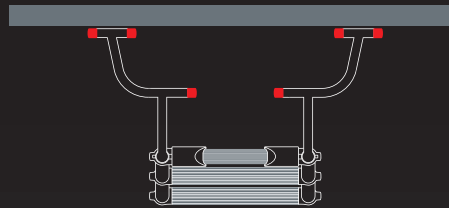

Top Support

PRODUCT FACTS Top Support

Art. no.:	9160
Adjustable height:	80–230 mm
Weight:	2.4 kg
EAN-Code:	7 394 483 916 013
Delivered as set	
For Telesteps lean-to ladders 3.3 m. and 3.8 m.	

Patent pending